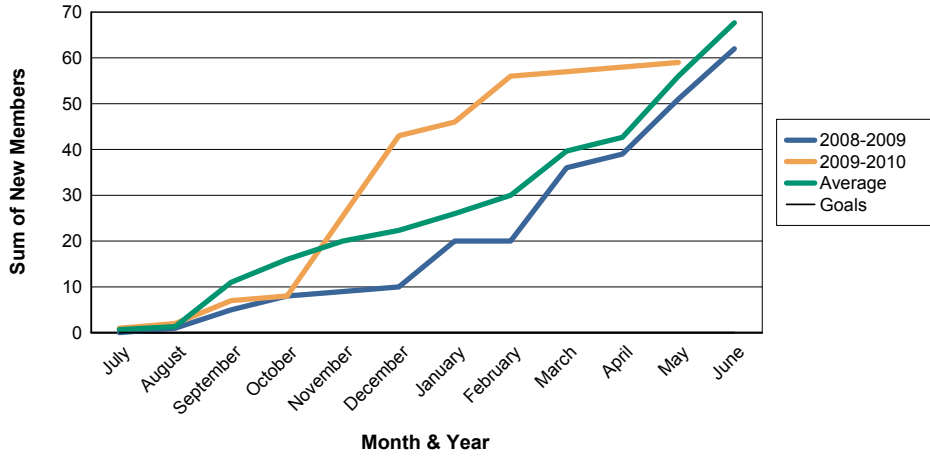

3 Year Comparisons for GMT Constitutional Area 4

By GMT District

As of May 2010

Sum of New Clubs/ Month & Year

For District 104 D

Sum of Dropped Clubs/ Month & Year

For District 104 D

Sum of Net Clubs/ Month & Year

For District 104 D

Sum of Charter Members/ Month & Year

For District 104 D

3 Year Comparisons for GMT Constitutional Area 4

By GMT District

As of May 2010

Sum of New Members/ Month & Year

For District 104 D

Sum of Dropped Members/ Month & Year

For District 104 D

Sum of Net Members/ Month & Year

For District 104 D