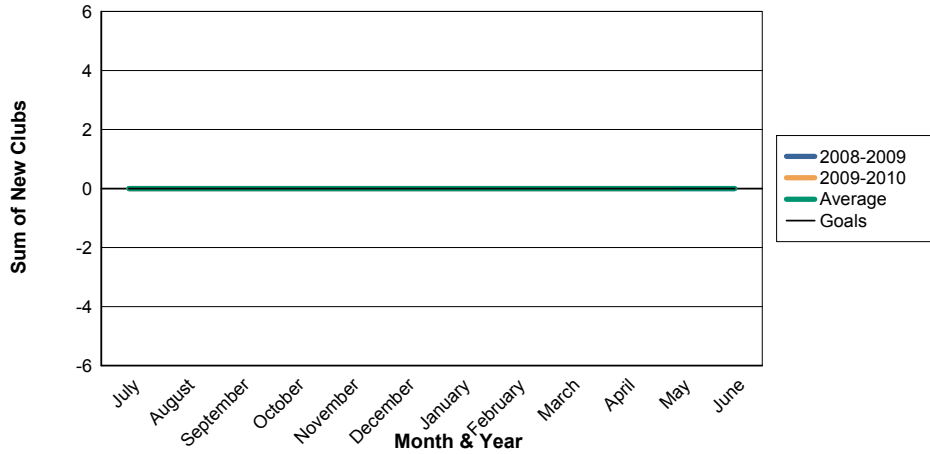

3 Year Comparisons for GMT Constitutional Area 4

By GMT District

As of May 2010

Sum of New Clubs/ Month & Year

For District 104 D

Sum of Dropped Clubs/ Month & Year

For District 104 D

Sum of Net Clubs/ Month & Year