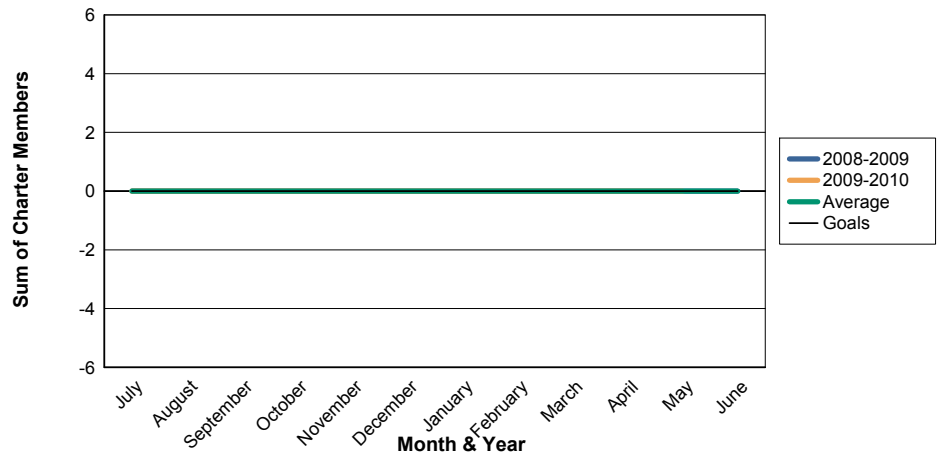

Sum of Charter Members/ Month & Year

For District 104 D