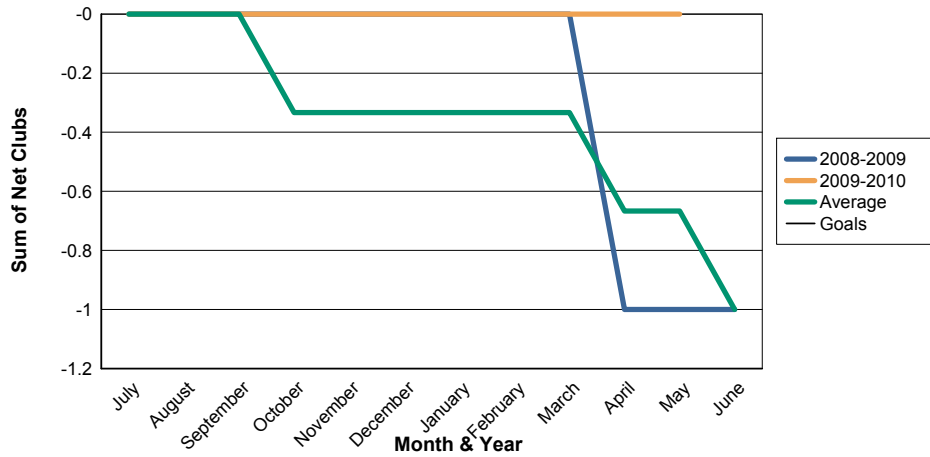

Sum of Net Clubs/ Month & Year

For District 104 D