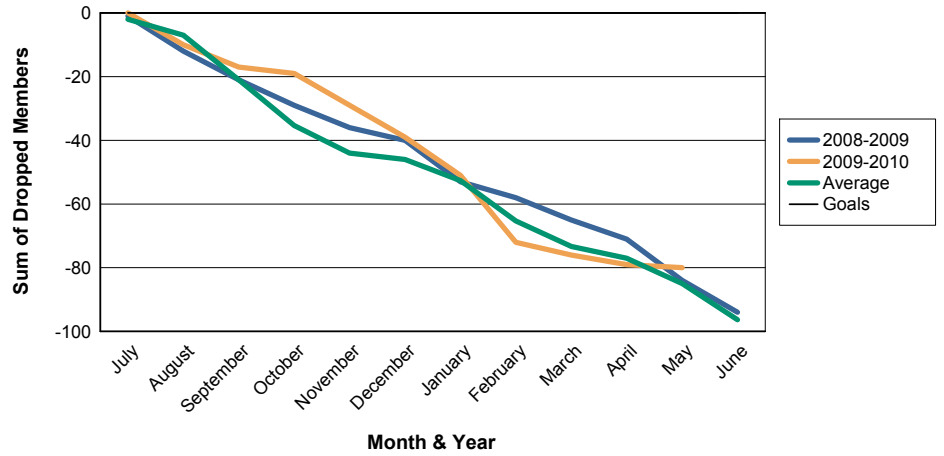

For District 104 D

Sum of Charter Members/ Month & Year

For District 104 D

3 Year Comparisons for GMT Constitutional Area 4

By GMT District

As of May 2010

Sum of New Members/ Month & Year

For District 104 D

Sum of Dropped Members/ Month & Year

For District 104 D

Sum of Net Members/ Month & Year

For District 104 D