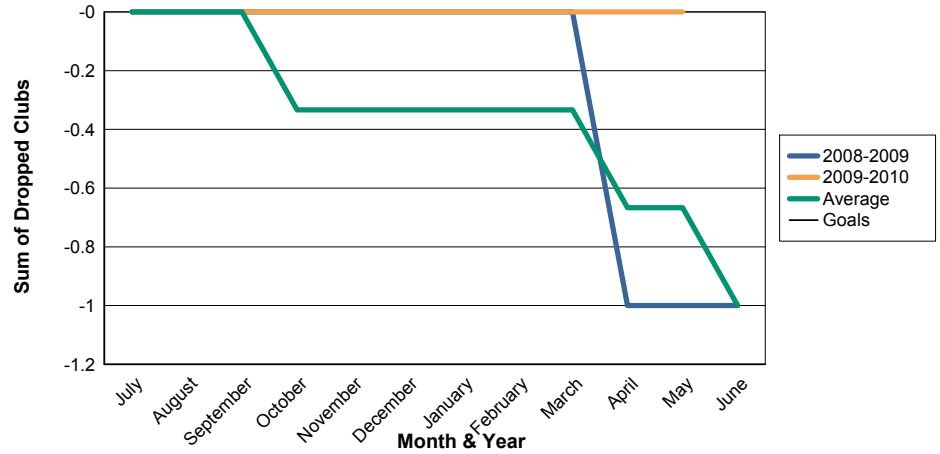

3 Year Comparisons for GMT Constitutional Area 4

By GMT District

As of May 2010

Sum of New Clubs/ Month & Year

For District 104 D

Sum of Dropped Clubs/ Month & Year

For District 104 D

Sum of Net Clubs/ Month & Year